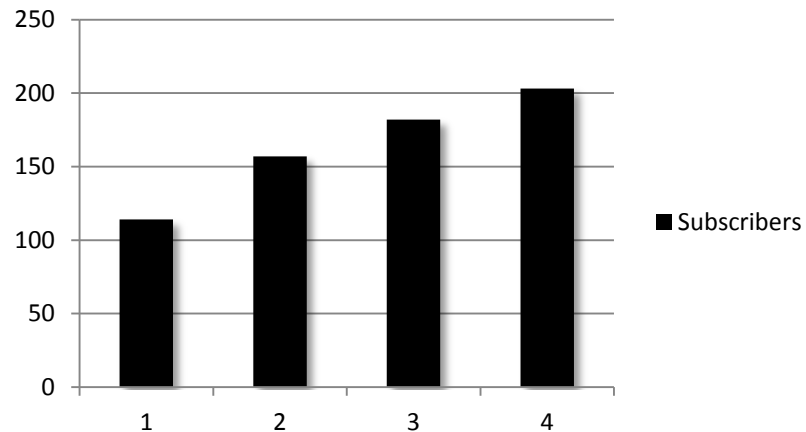

Email Subscribers

- Once post is published on website, it generates to send out the email subscribers
  - If published before 6:59pm, it sends out at 7pm in **same day**
  - If published after 7pm, it sends out at 7pm in **next day**

Year	Subscribers	Gain
2008	114	-
2009	157	43
2010	182	25
2011	203	21