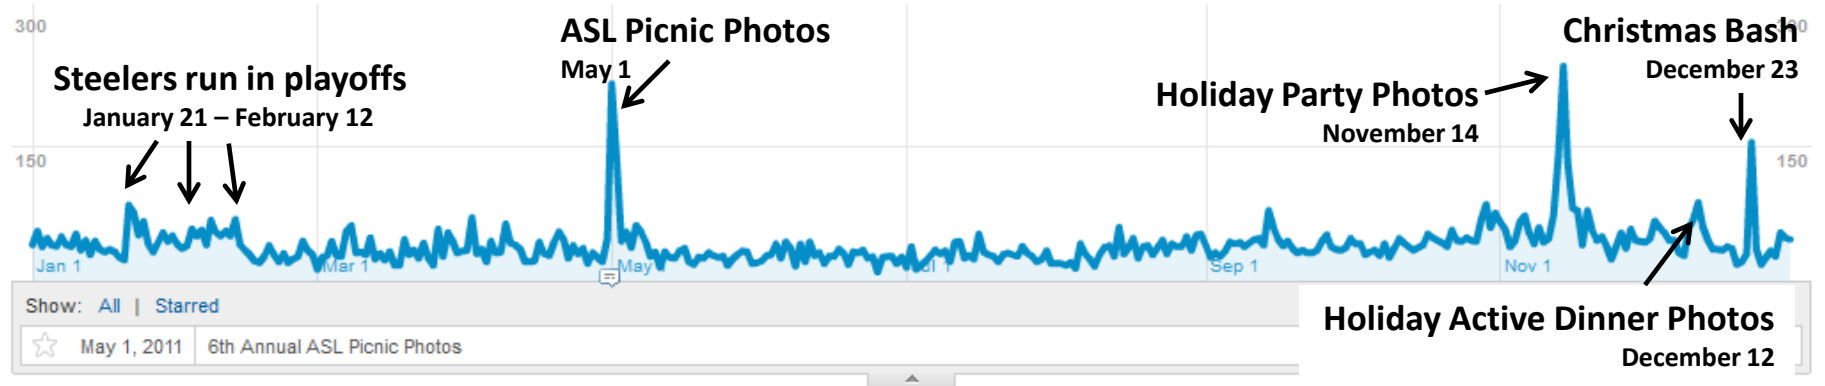

Visitors Overview

Jan 1, 2011 - Dec 31, 2011

100.00% of total visits

Overview

Metric: Visits Compare Metric Graph By: [Menu]

7,465 people visited this site

14,499 Visits

7,465 Unique Visitors