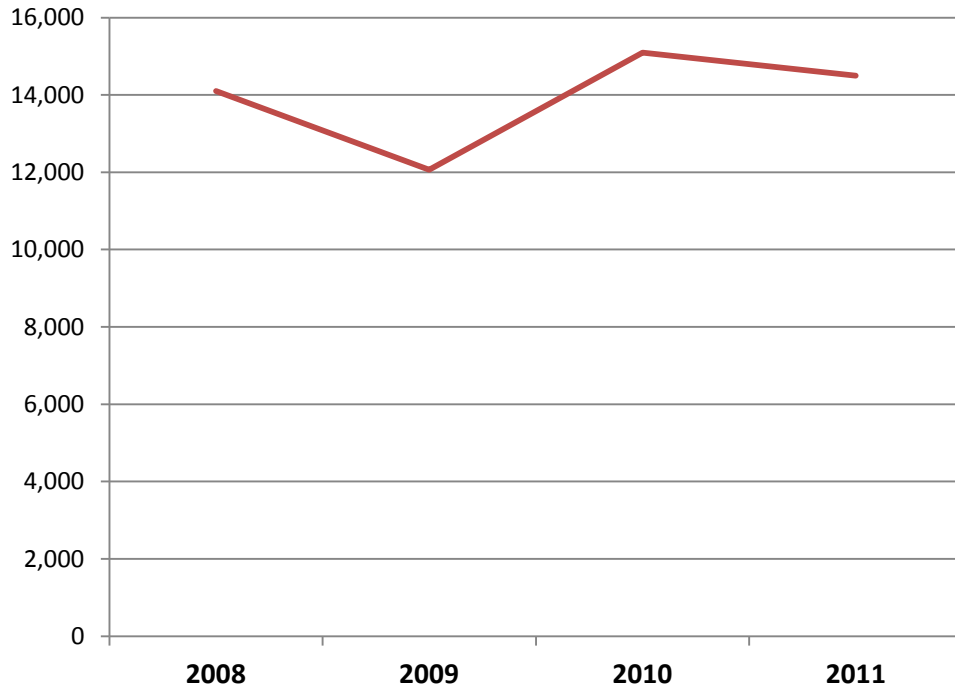

Pghdeafclub.org Annual Visits 2008 - 2011

— Visits

Year	Visits
2008	14,102
2009	12,068
2010	15,090
2011	14,499