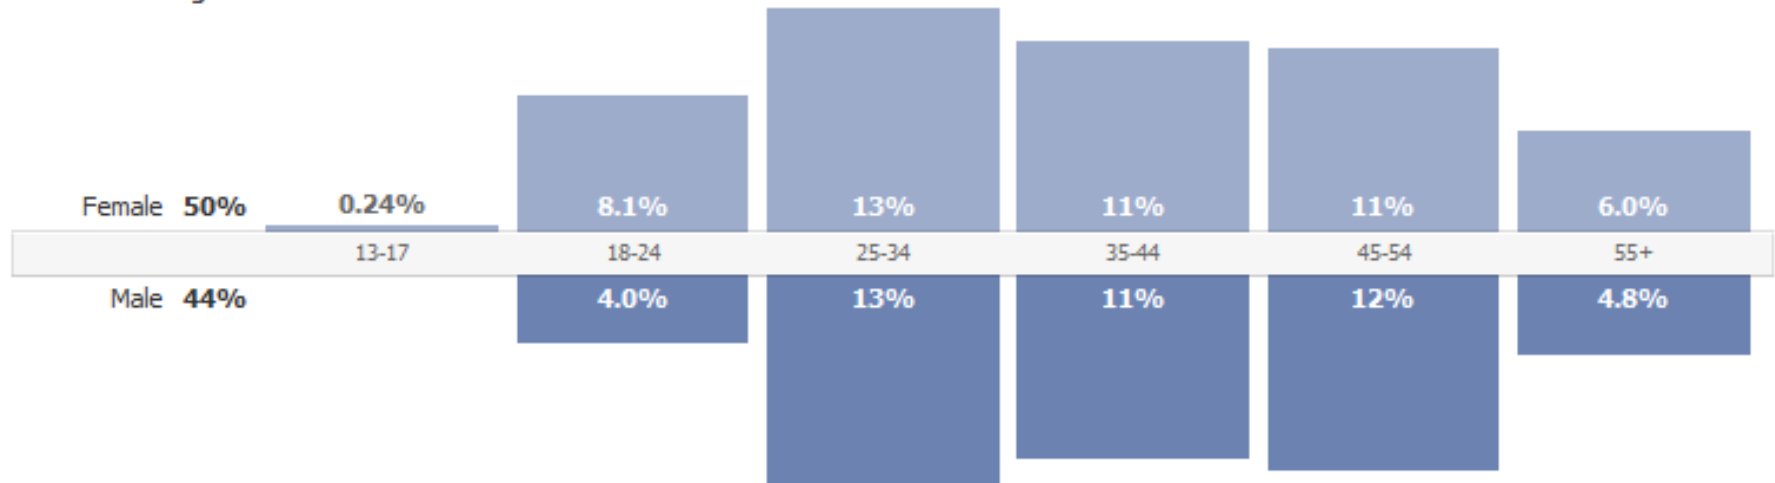

and

facebook

- **422** people liked the page since 2009
- Gender & Age Insights:

People Who Like Your Page (Demographics and Location)

[See Likes](#)

Gender and Age?

and flickr™

- **4** albums added in 2011
 - 6th Annual ASL Picnic 2011
 - 5th Bi-Annual Holiday Party 2011
 - UPTOWN Meet & Greet
 - Active Holiday Dinner
- Overall Total: **56** albums (yearly average: **9**)
- **4,741** photos

and Search Engine Rank

- Word term: **deaf club**
 - Ranks top 5 in every search engine sites